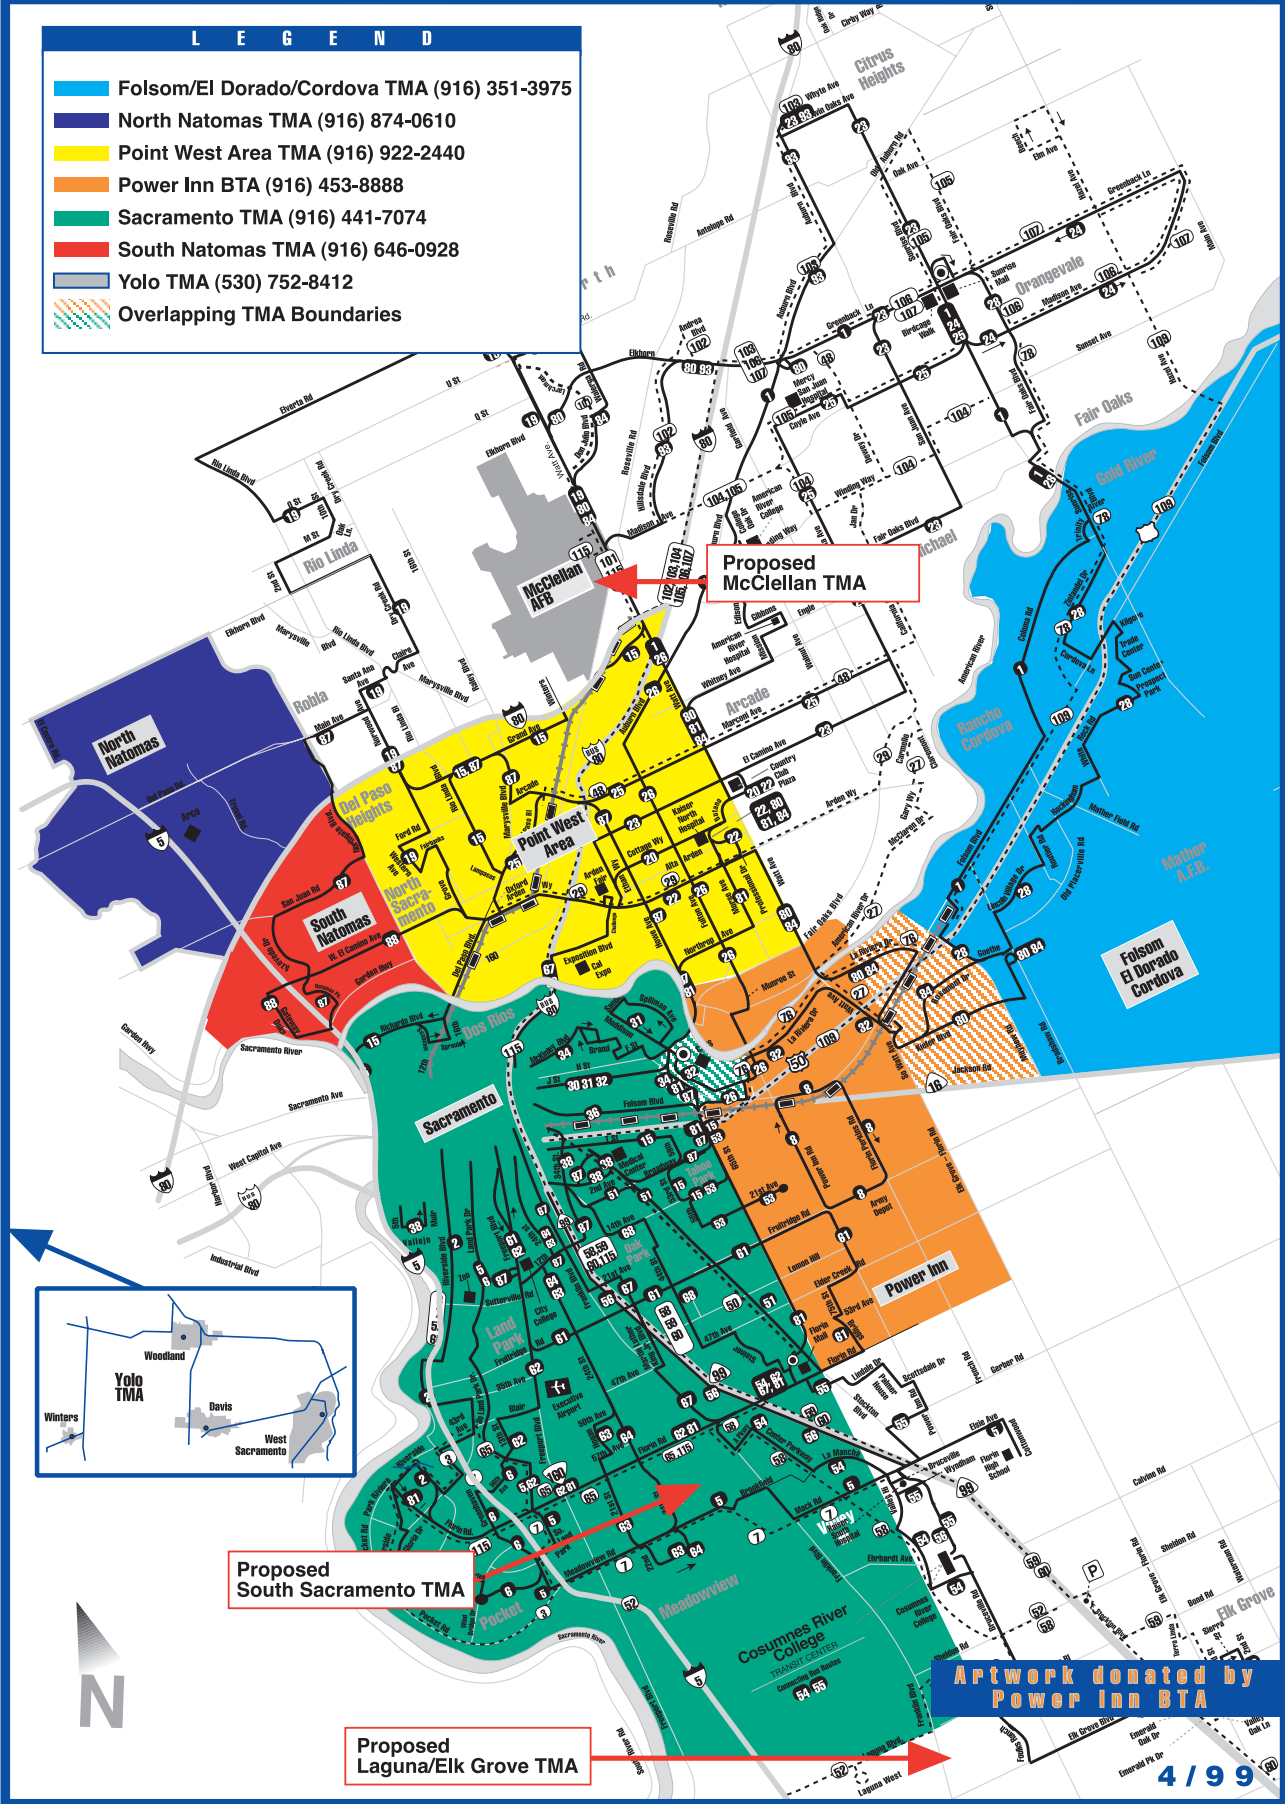

# TMA SERVICE AREAS

## LEGEND

- Folsom/El Dorado/Cordova TMA (916) 351-3975
- North Natomas TMA (916) 874-0610
- Point West Area TMA (916) 922-2440
- Power Inn BTA (916) 453-8888
- Sacramento TMA (916) 441-7074
- South Natomas TMA (916) 646-0928
- Yolo TMA (530) 752-8412
- Overlapping TMA Boundaries

Artwork donated by  
Power Inn BTA